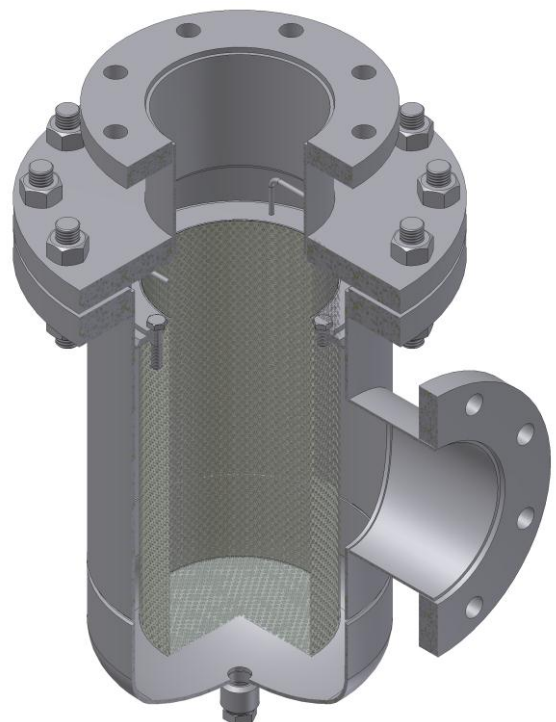

C D B Engineering s.p.a.

SPECIAL BASKET FILTERS

CDB engineering - BASKET TYPE STRAINER ARE CUSTOM ENGINEERED AND DESIGNED TO SUITE THE REQUIRED INSTALLATION AND PERFORMANCE. ALL THE TYPE OF DESIGNS HERE BELOW HAVE BE DEVELOPED BY OUR ENGINEERS WHO ARE FULLY COMMITTED TO IMPROVE OUR PRDODCTS FEATURES TROUGH OUR CONTINUOS RESEARCH TESTING ACTIVITY AND