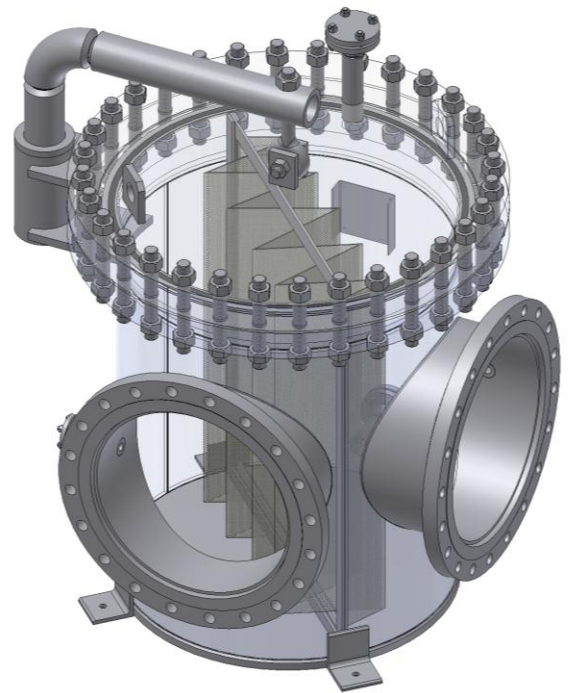

C D B Engineering s.p.a.

SPECIAL BASKET FILTERS

CDB engineering - BASKET TYPE STRAINER ARE CUSTOM ENGINEERED AND DESIGNED TO SUITE THE REQUIRED INSTALLATION AND PERFORMANCE. ALL THE TYPE OF DESIGNS HERE BELOW HAVE BE DEVELOPED BY OUR ENGINEERS WHO ARE FULLY COMMITTED TO IMPROVE OUR PRDODCTS FEATURES TROUGH OUR CONTINUOS RESEARCH TESTING ACTIVITY AND