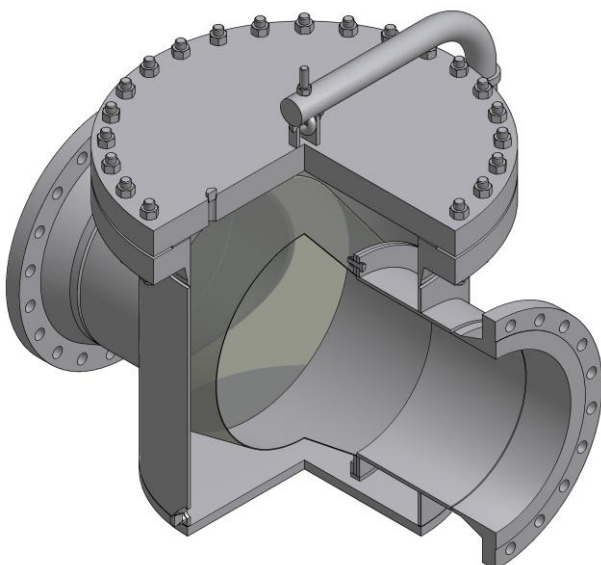

C D B Engineering s.p.a.

SPECIAL BASKET FILTERS

CDB engineering - BASKET TYPE STRAINER ARE CUSTOM ENGINEERED AND DESIGNED TO SUITE THE REQUIRED INSTALLATION AND PERFORMANCE. ALL THE TYPE OF DESIGNS HERE BELOW HAVE BE DEVELOPED BY OUR ENGINEERS WHO ARE FULLY COMMITTED TO IMPROVE OUR PRDODCTS FEATURES TROUGH OUR CONTINUOS RESEARCH TESTING ACTIVITY AND