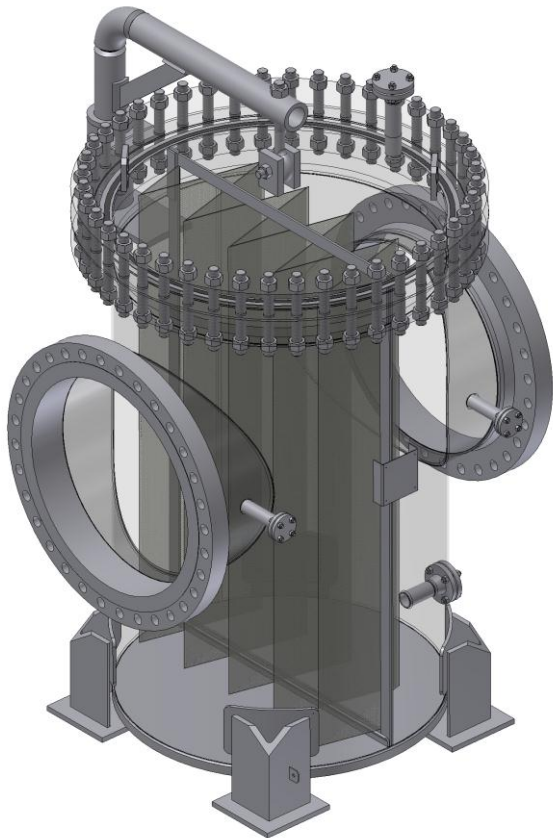

C D B Engineering s.p.a.

SPECIAL BASKET FILTERS

CDB engineering - BASKET TYPE STRAINER ARE CUSTOM ENGINEERED AND DESIGNED TO SUITE THE REQUIRED INSTALLATION AND PERFORMANCE. ALL THE TYPE OF DESIGNS HERE BELOW HAVE BE DEVELOPED BY OUR ENGINEERS WHO ARE FULLY COMMITTED TO IMPROVE OUR PRDODCTS FEATURES TROUGH OUR CONTINUOS RESEARCH TESTING ACTIVITY AND